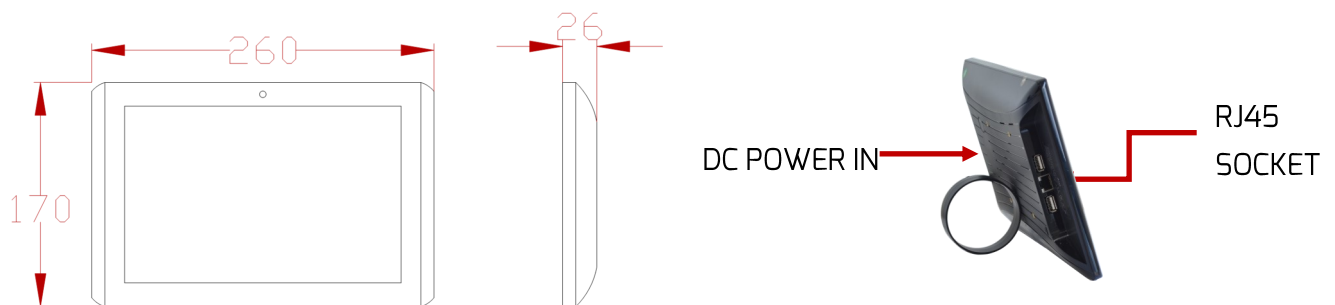

PHYSICAL MEASUREMENTS

TAB-10

BFT Americas, Inc.
6100 Broken Sound Parkway N.W.
Boca Raton, FL 33487

T: +1 561 995 8155
T: US. 1877 995 8155
➔ info.bft@bft-usa.com
➔ www.bftaccess.com
➔ www.bftautomation.com