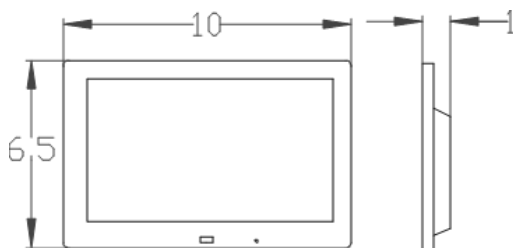

WiFi Touch

RANGE

Access Control

Wifi-TOUCH

DESK STAND

WALL MOUNT BRACKET

- TOUCH SCREEN MONITOR FOR WIFI INTERCOM.
- HAVE UP TO 4 SCREENS IN YOUR HOME, PLUS 2 PHONES*
- 10.1 INCH TOUCH SCREEN.
- 5V DC POWER SUPPLY INCLUDED.
- COMPLETE WITH BOTH WALL MOUNT BRACKET AND DESK STAND.
- APP PRE-LOADED FOR EASY SETUP
- CONNECT VIA WIFI OR RJ45 ETHERNET

*depends on capacity of home router and network.

PHYSICAL MEASUREMENTS

WIFI-TOUCH

RJ45 socket

DC Power in

BFT Americas, Inc.
6100 Broken Sound Parkway N.W.
Boca Raton, FL 33487

T: +1 561 995 8155

T: US. 1877 995 8155